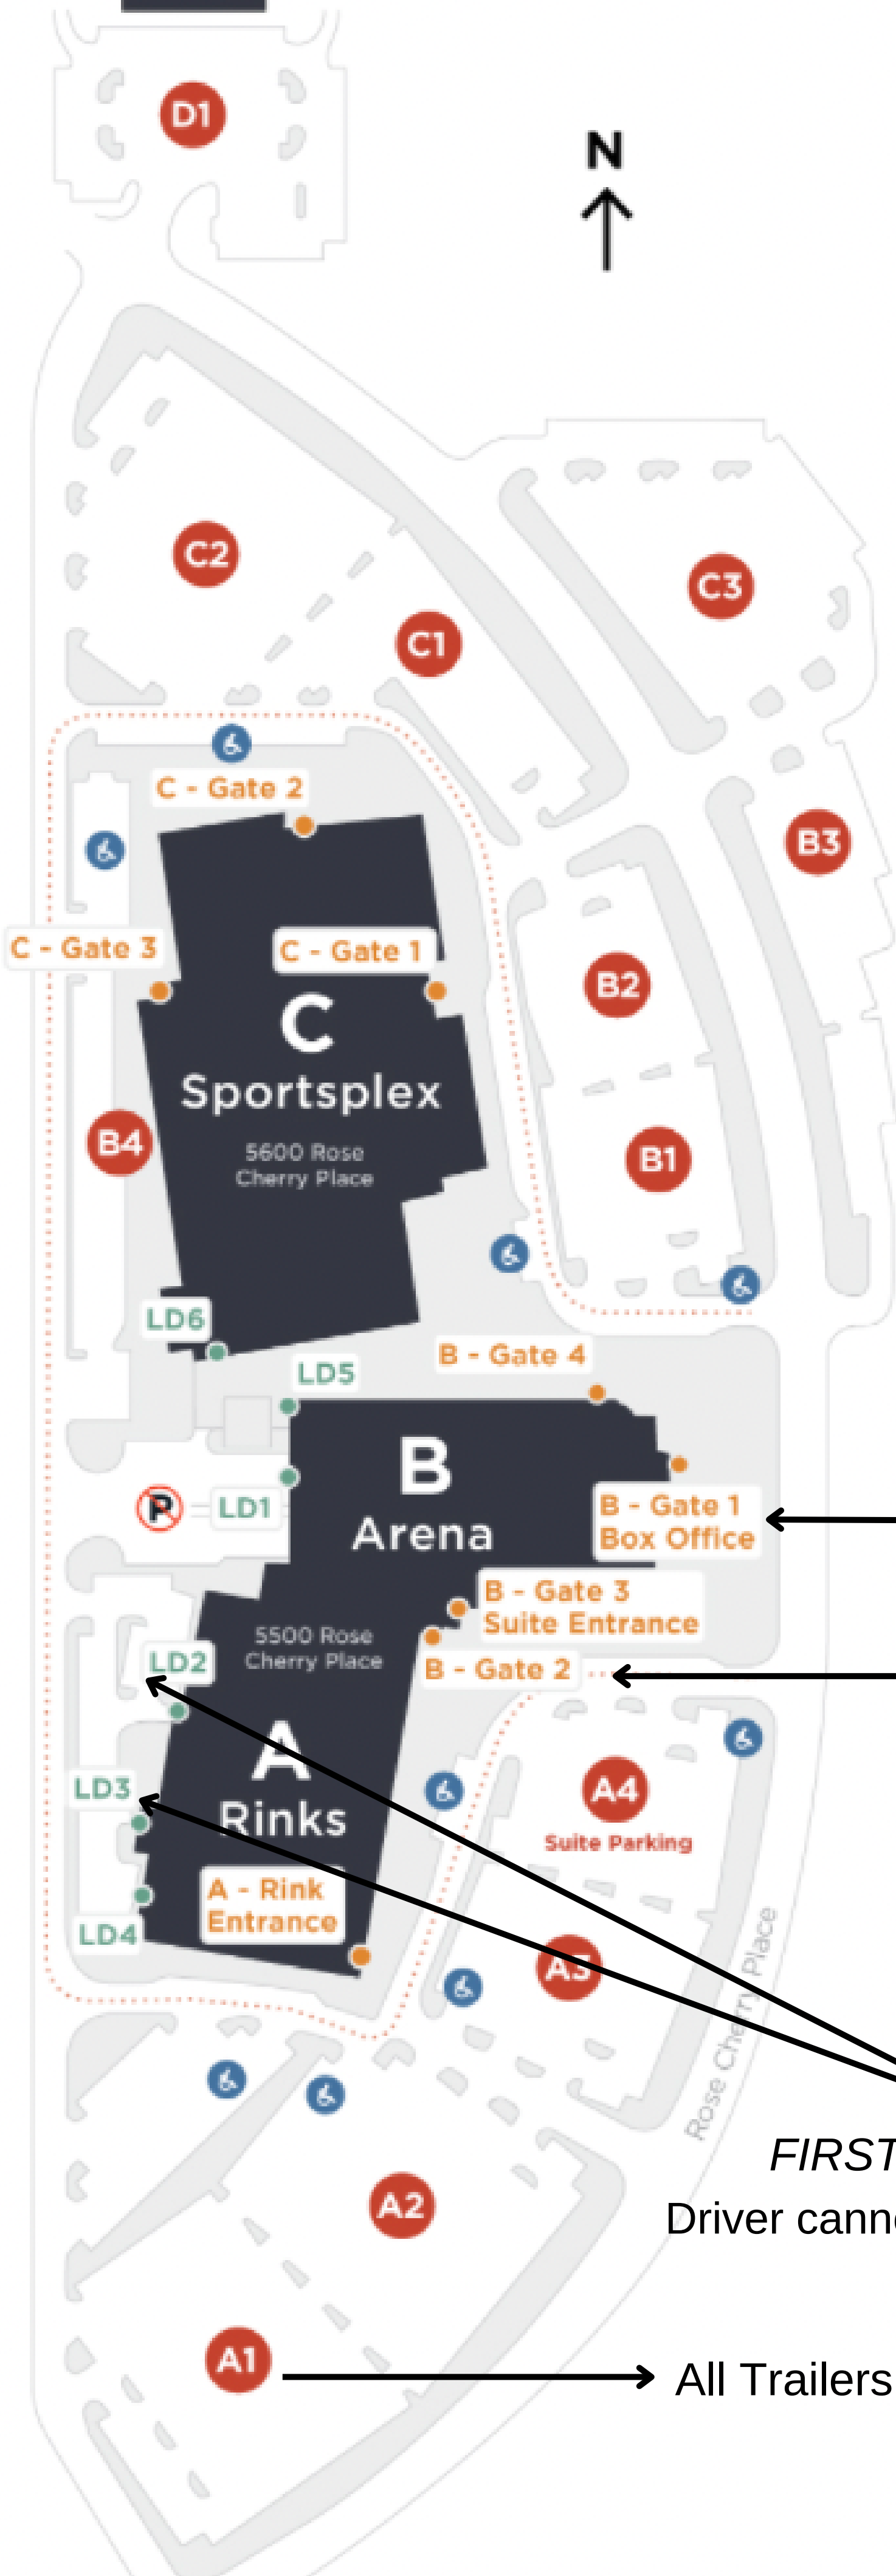

D Fields
5735 Rose Cherry Place

paramount
FINE FOODS
CENTRE

Entrance Gates

Loading Docks

Parking Lots

Buildings

Accessible Parking

Fire Route

No parking in loading docks and fire route

Gate 1- Main Entrance for all Attendees

Gate 2 Entrance for Pit Team Members

Team Load In Areas

FIRST Staff will direct you to the load in area
Driver cannot leave the car unattended during load in/out

All Trailers and busses should park in this LOT only